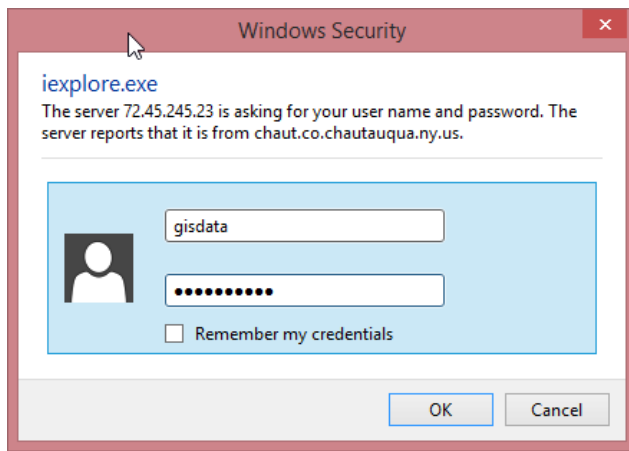

INSTRUCTIONS ON HOW TO DOWNLOAD GIS DATA

Open a browser (Internet Explorer, Firefox or Chrome) and type <https://as400.chautauquacounty.com/> in the address line.

You will receive a warning page that there is a problem with the sites certificate (we're working on purchasing a new SSL certificate for this site).

Please click "Continue to this website". You may have to click that twice.

You should get a popup box asking you to sign on.

In the UserName field type gisdata.

In the password field type CCMappedata7

You should now reach the "Files" page on the FTP server.