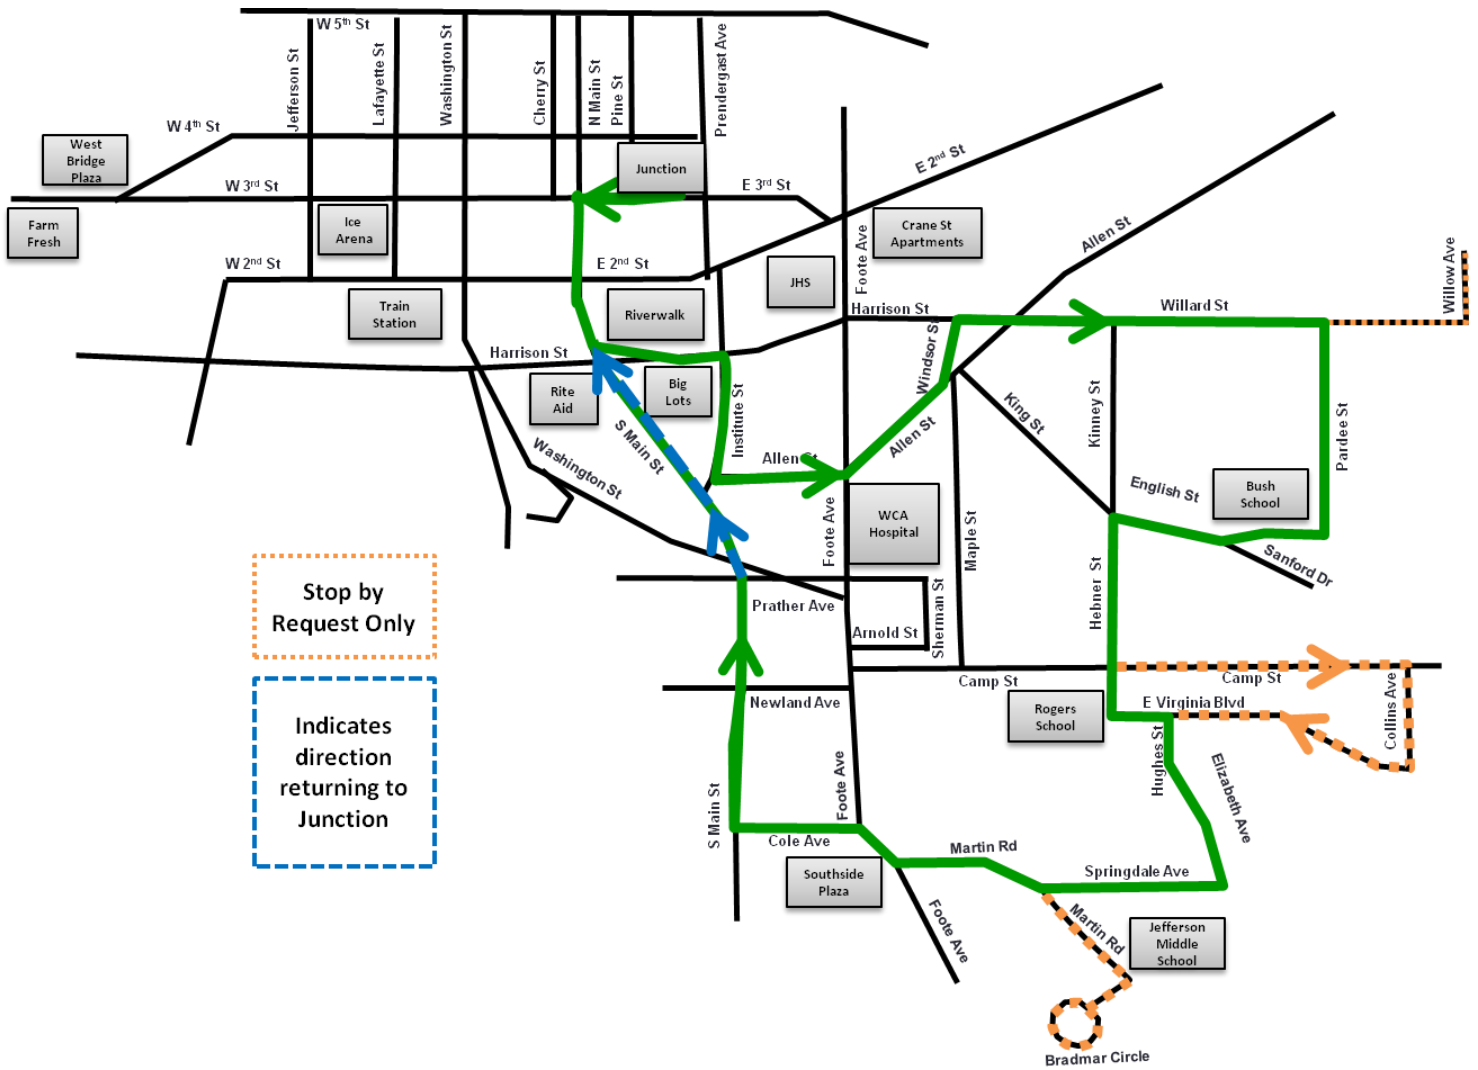

Jamestown City Route Willard Route (Green)

Scheduled Stops	Route									
	21	21	21	21	21	21	21	21	21	21
Junction (215 E 3RD ST)	6:45	7:45	8:45	9:45	10:45	11:45	12:45	1:45	2:45	3:45
WCA Hospital	6:49	7:49	8:49	9:49	10:49	11:49	12:49	1:49	Reverse Run (Call for Times)	3:49
Allen St and Willard St	6:51	7:51	8:51	9:51	10:51	11:51	12:51	1:51		3:51
Willard St and Pardee St	6:52	7:52	8:52	9:52	10:52	11:52	12:52	1:52		3:52
Bush School	6:54	7:54	8:54	9:54	10:54	11:54	12:54	1:54		3:54
Rogers School	6:56	7:56	8:56	9:56	10:56	11:56	12:56	1:56		3:56
Footo Ave and Cole Ave	7:00	8:00	9:00	10:00	11:00	12:00	1:00	2:00		4:00
S Main St and Newland Ave	7:02	8:02	9:02	10:02	11:02	12:02	1:02	2:02		4:02
Junction (215 E 3RD ST)	7:10	8:10	9:10	10:10	11:10	12:10	1:10	2:10		4:10