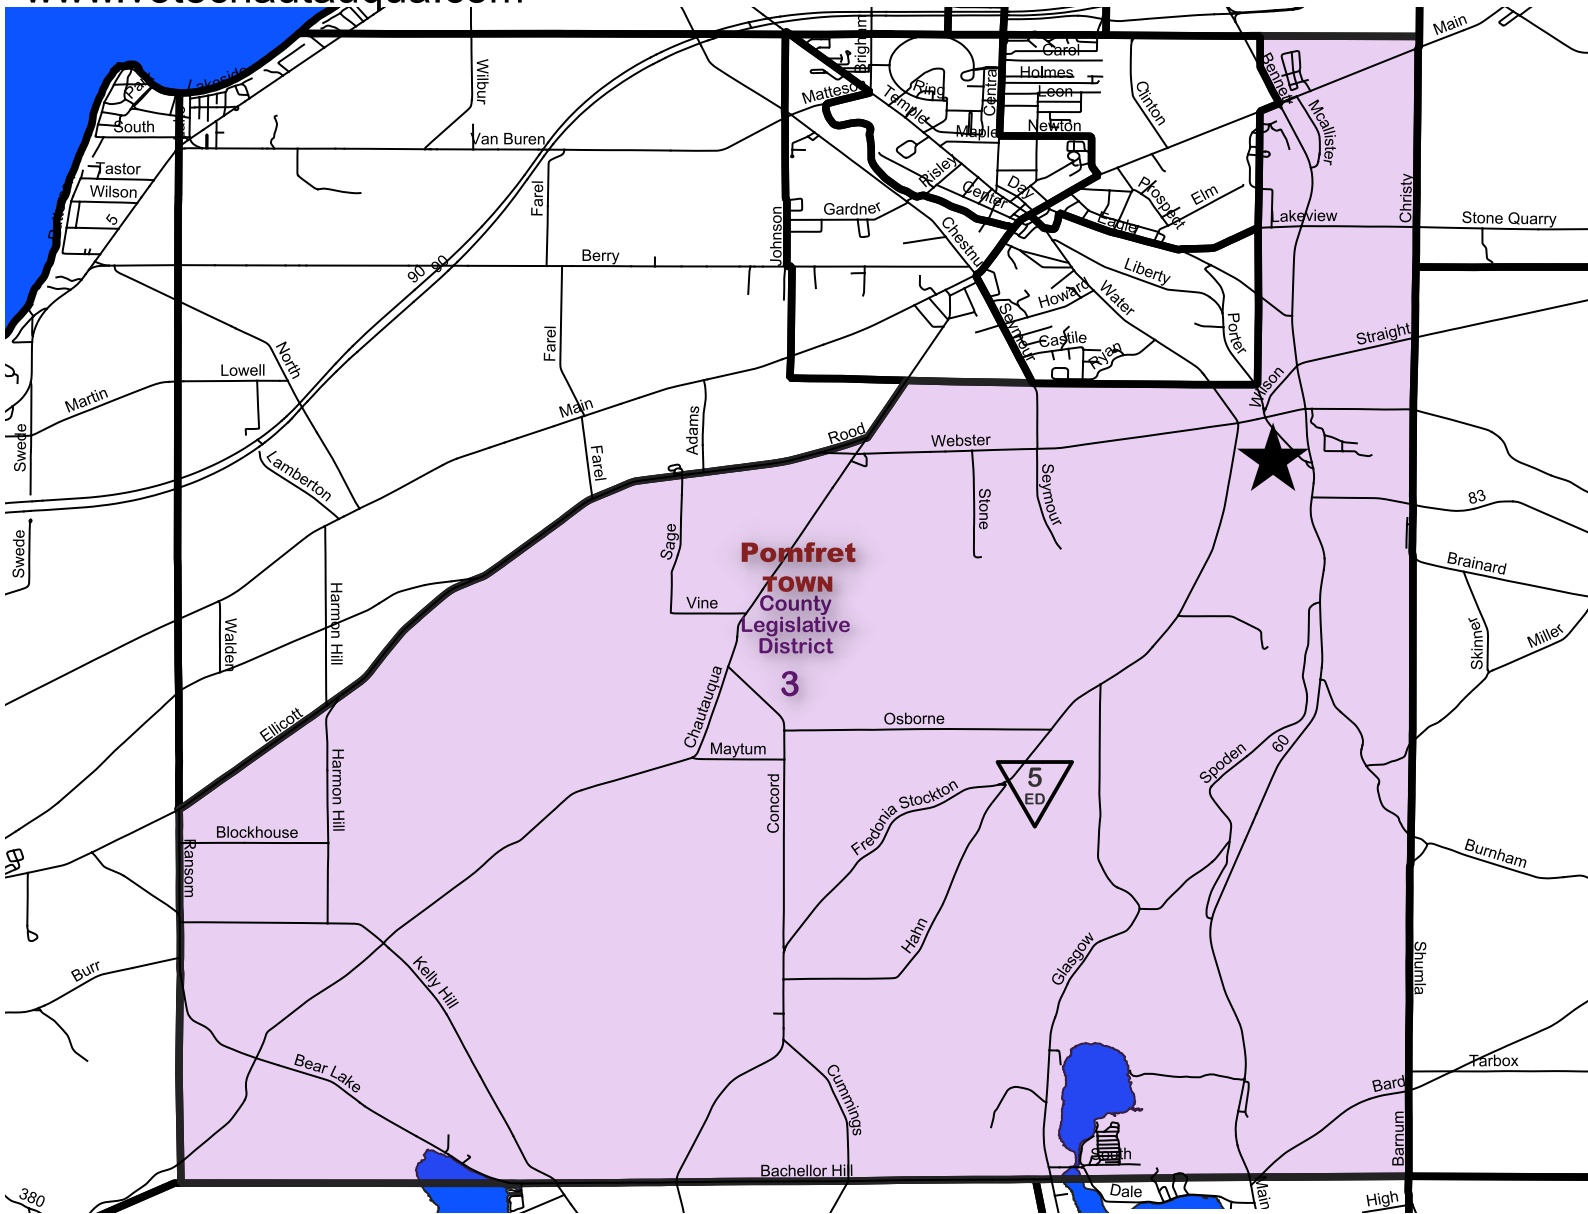

Chautauqua County Board of Elections

Town of Pomfret - Election District 5

County Legislative District 3

Chautauqua County Board of Elections
 Hall R Clothier Building
 7 North Erie Street
 Mayville, New York 14757
 Telephone (716) 753-4580
 Fax (716) 753-4111
www.votechautauqua.com

Polling Site:
 BOCES Loguidice Center (REAR
 OF CAMPUS)
 9520 Fredonia Stockton Rd.
 Fredonia NY 14063

February, 2023

For any questions or concerns please visit: www.votechautauqua.com

Election District
 Boundary Line